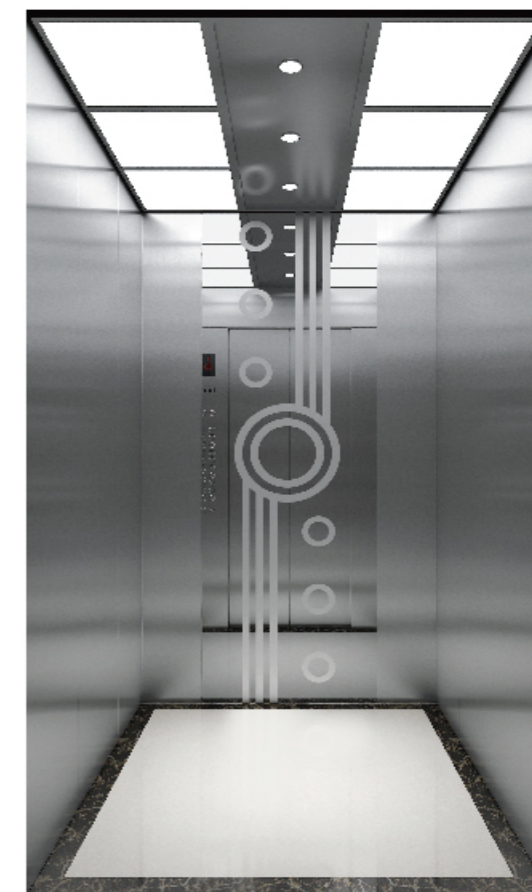

SGM-P006

Ceiling: Mirror Frame , Acrylic Light
Car Wall: Mirror Etching
Handrail: Option
Floor: PVC / Marble

SGM-P008

Ceiling: Mirror, Acrylic Light
Car Wall: Mirror Etching
Handrail: Option
Floor: PVC / Marble