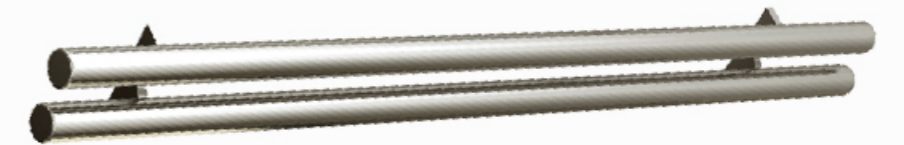

③ SGM-F2003
Stainless steel double pipe

③ SGM-F2004
Titanium gold stainless steel double pipe

③ SGM-F2005
Titanium gold stainless steel flat handrail

简单而不失大气，由内而外散发的至尊气息，方寸之间，尽显魅力。

③ SGM-F2006

Combination of solid wood and titanium