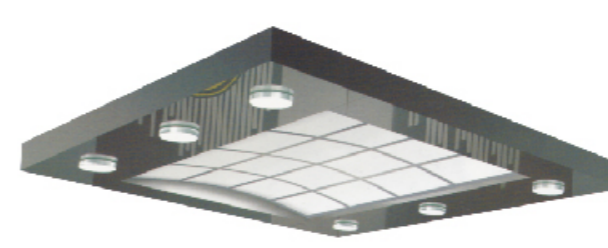

Ⓐ SGM-DD2016

Cylindrical hollow transparent light pole , soft lighting design of arcy white light-emitting panel