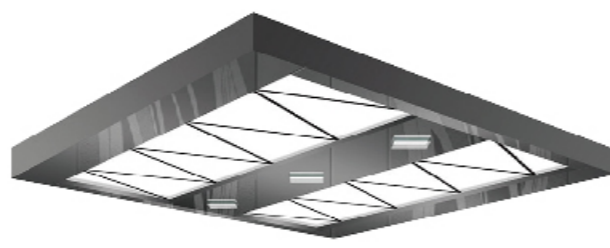

Ⓐ SGM-DD2014

Painted steel plate frame , white acrylic light-emitting

Ⓐ SGM-DD2015

Soft lighting design and image roof on both sides of rhombic hollow transparent lamp post

Ⓐ SGM-DD2008

Soft lighting design of wide image dome