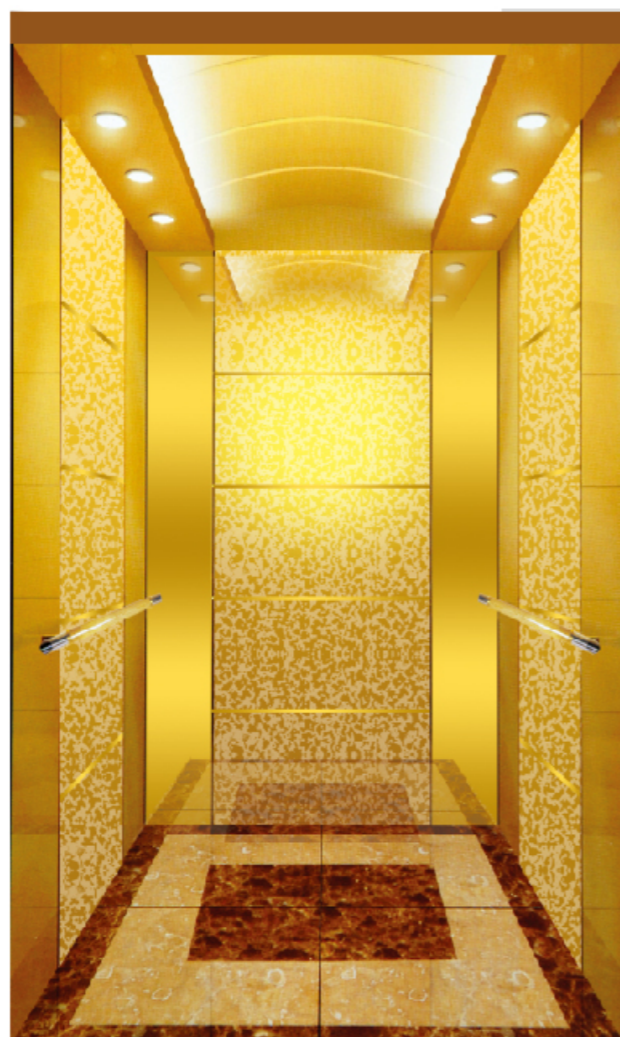

SGM-P023

Ceiling:Golden Mirror Frame , Acrylic
Light,Downlights
Car Wall: Golden Mirror Etching
Handrail: Option
Floor: PVC / Marble

SGM-P025

Ceiling:Golden Mirror Frame , Acrylic
Light,Downlights
Car Wall: Golden Mirror Etching
Handrail: Option
Floor: PVC / Marble