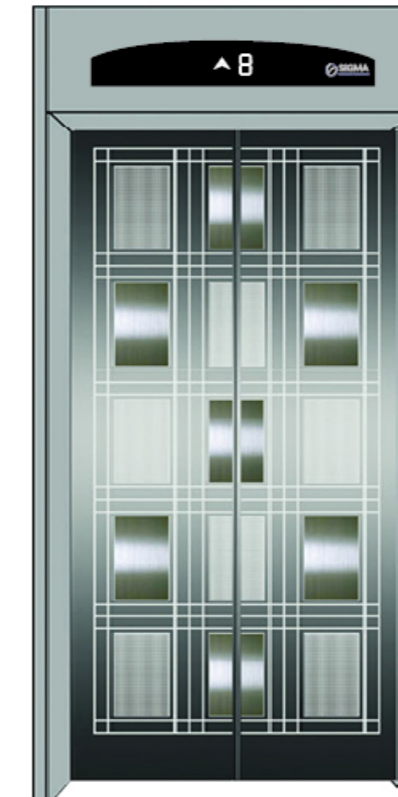

SGM-M026
Mirror,etching,hairline