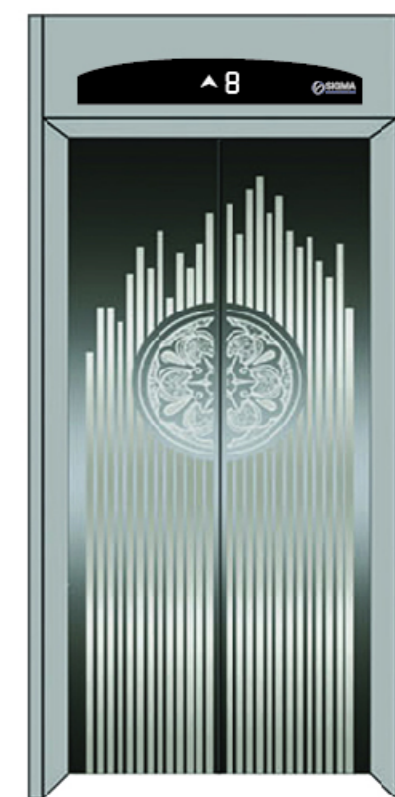

SGM-M018
Mirror, etching, hairline