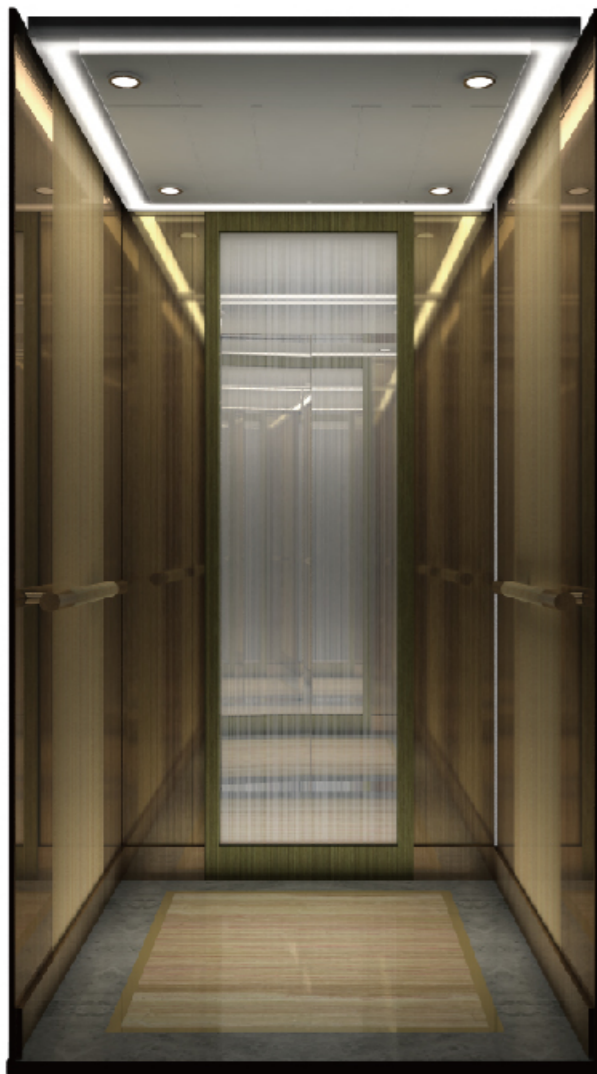

SGM-P048

Ceiling: Rose Golden Mirror Frame , Acrylic Light
Car Wall: Rose Golden Mirror Etching
Handrail: Option
Floor: PVC / Marble