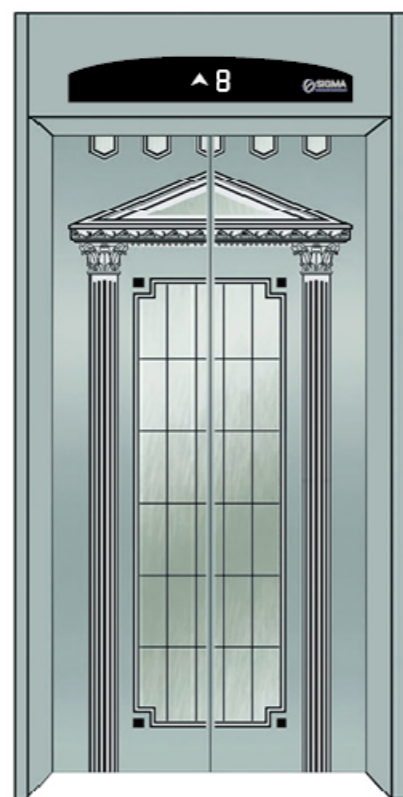

SGM-M035

Mirror, hairline, etching