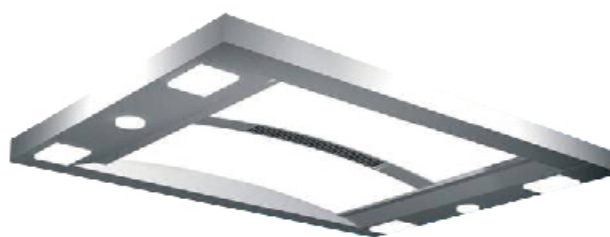

Ⓐ SGM-DD2013

Stainless steel frame, central arch acrylic lighting decoration