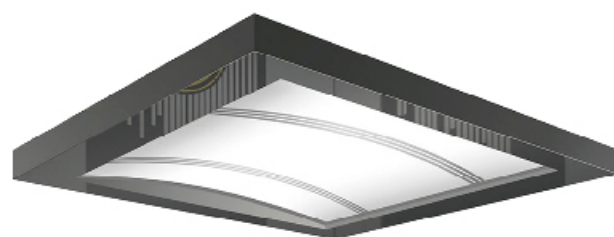

Ⓐ SGM-DD2012

Soft lighting design of broad arch white light-emitting panel