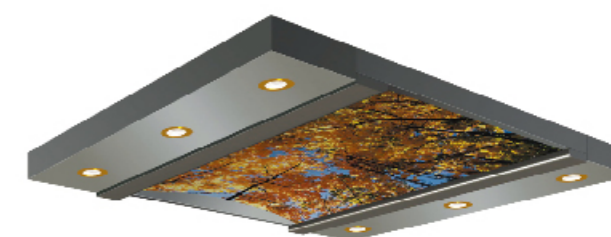

Ⓐ SGM-DD2021

The middle image roof , both sides for soft illumination design of stainless steel floor with downlight (image can provide)