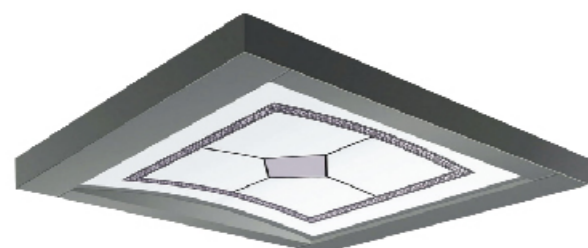

Ⓐ SGM-DD2008

Soft lighting design of wide image dome