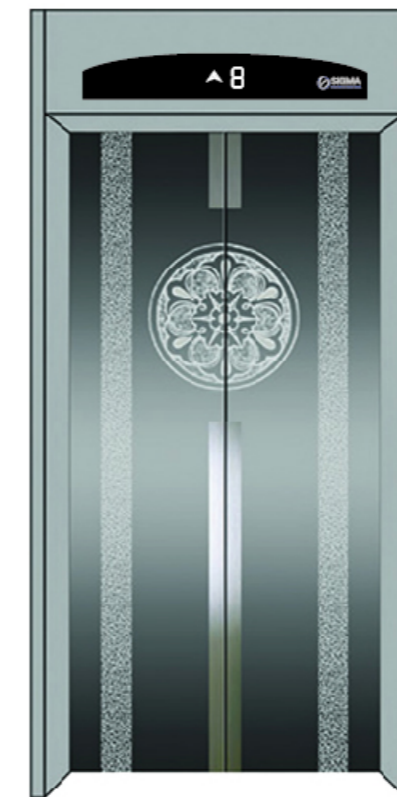

SGM-M028
Mirror,etching,hairline