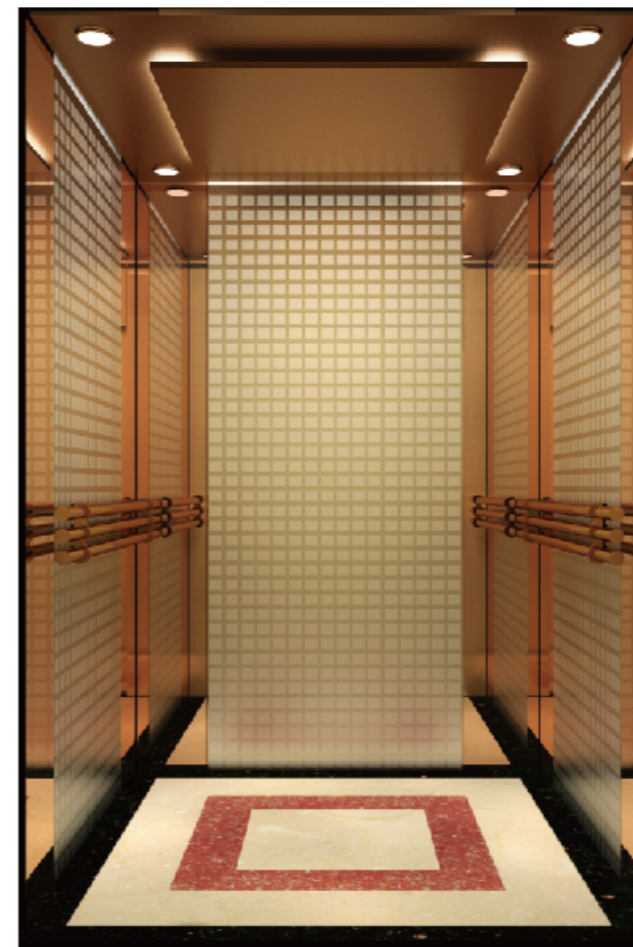

Handrail: Option

Floor: PVC / Marble

SGM-P033

Ceiling: Golden Mirror Frame , Acrylic
Light,Downlights
Car Wall:Golden Mirror Etching
Handrail: Option
Floor:PVC / Marble

SGM-P035

Ceiling:Golden Mirror Frame,Downlights
Car Wall: Golden Mirror Etching
Handrail:Option
Floor:PVC / Marble