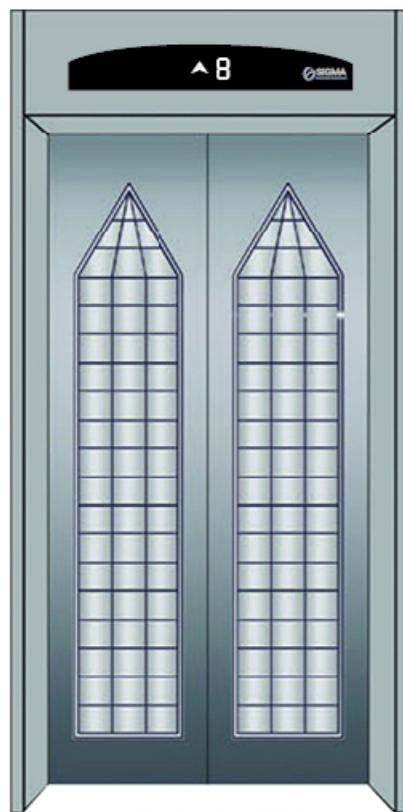

SGM-M032

Hairline, etching