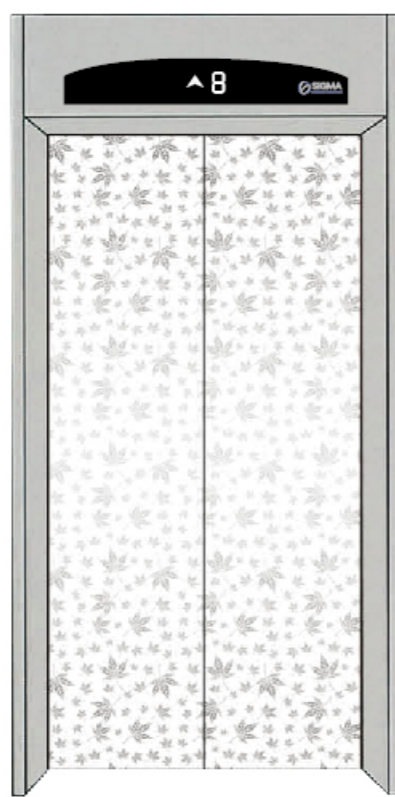

SGM-M011
Mirror, etching