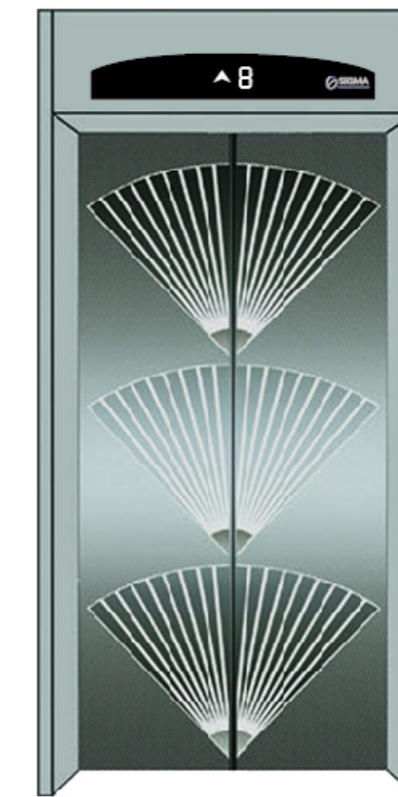

SGM-M029
Mirror,etching,hairline