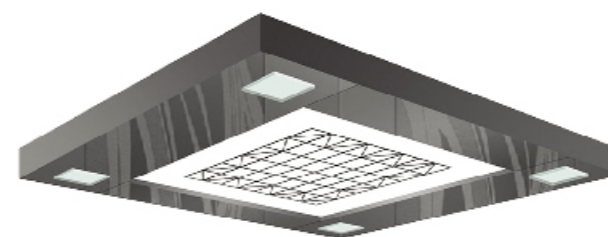

Ⓐ SGM-DD2010

Hanging lamp board and soft lighting design with square image subject downlight

Ⓐ SGM-DD2011

The middle image roof, both sides for soft illumination design of stainless steel floor with downlight