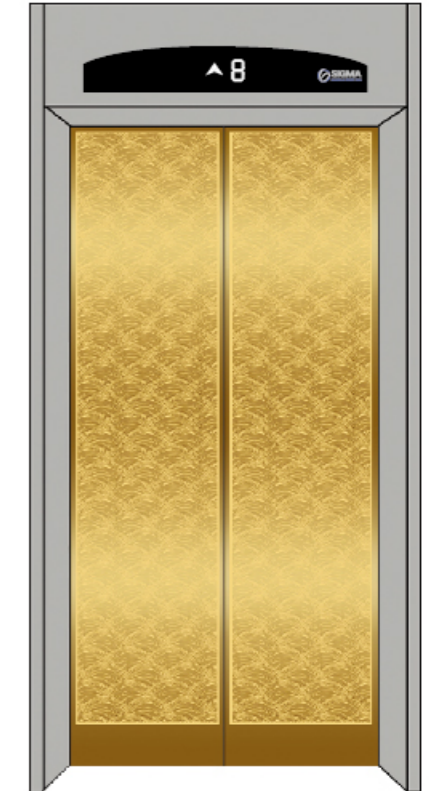

SGM-M063

Titanium gold,mirror,etched