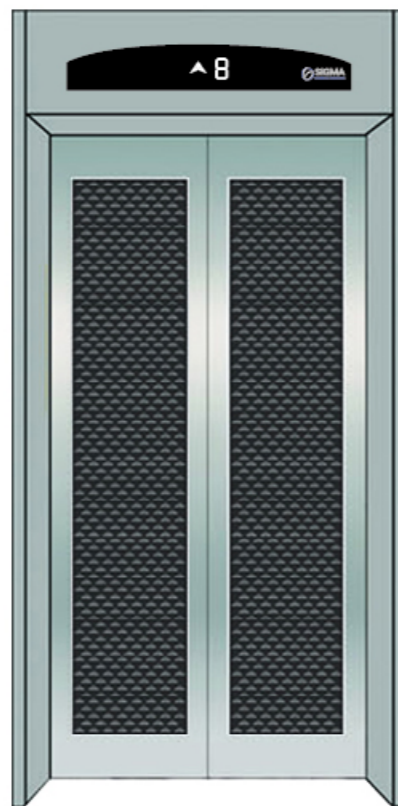

SGM-M044
Hairline, etching