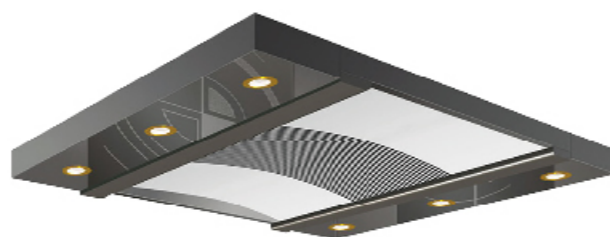

Ⓐ SGM-DD2011

The middle image roof, both sides for soft illumination design of stainless steel floor with downlight