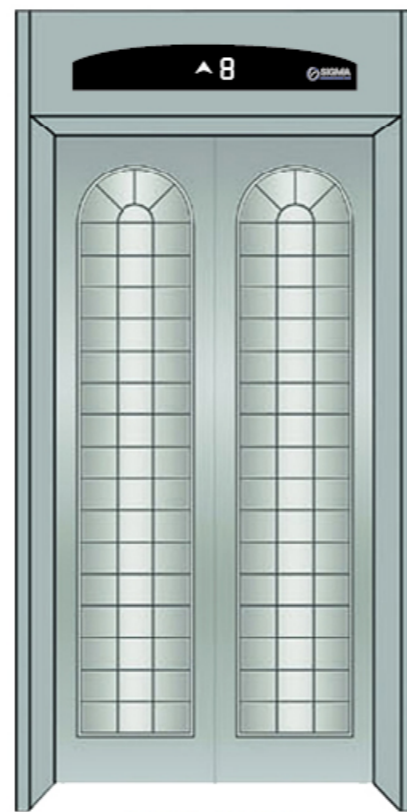

SGM-M033

Mirror, etching