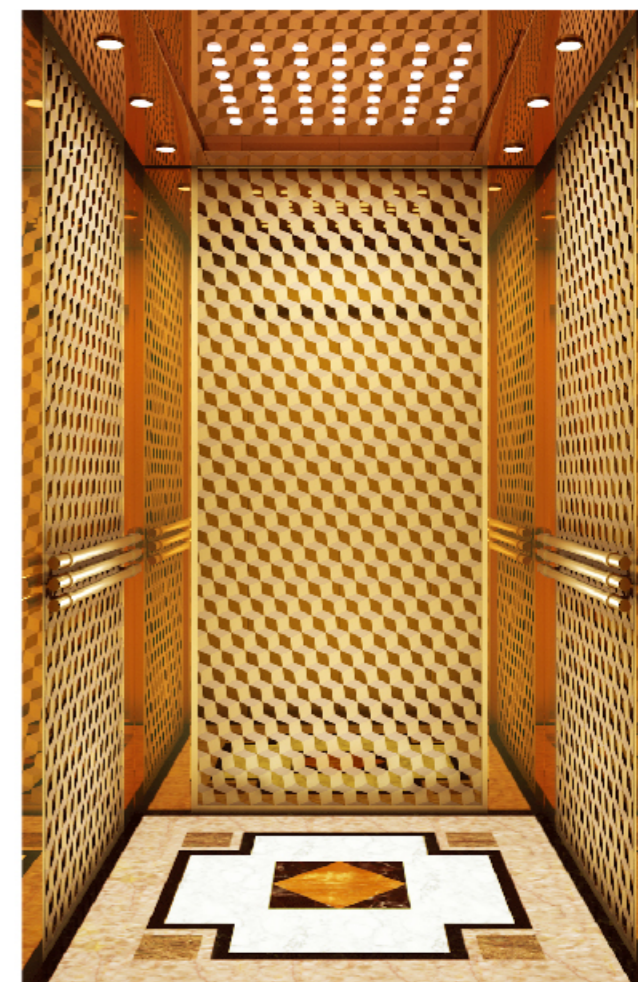

SGM-P034

Ceiling:Golden Mirror Frame,Downlights
Car Wall: Golden Mirror Etching
Handrail: Option
Floor: PVC / Marble

SGM-P036

Ceiling:Golden Mirror Frame,Downlights
Car Wall: Golden Mirror Etching
Handrail: Option
Floor: PVC / Marble