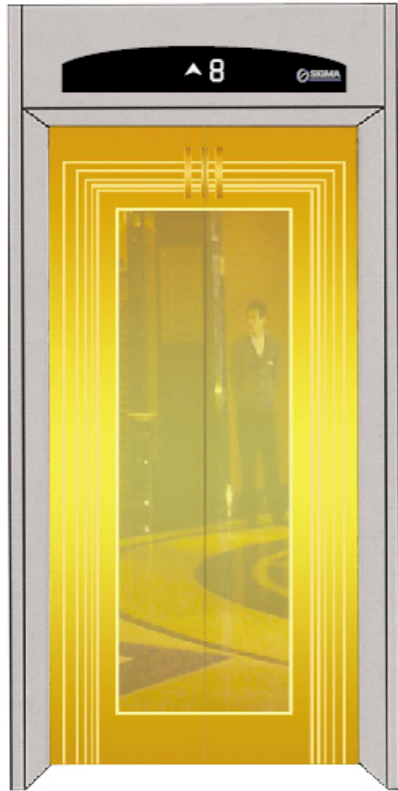

SGM-M055

Titanium gold,mirror,etched