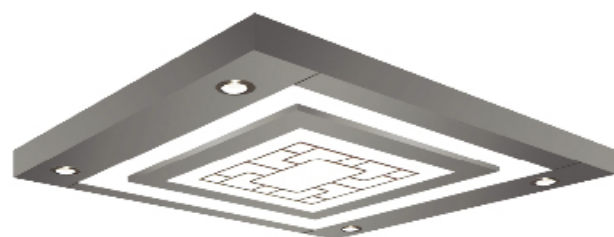

Ⓐ SGM-DD2010

Hanging lamp board and soft lighting design with square image subject downlight