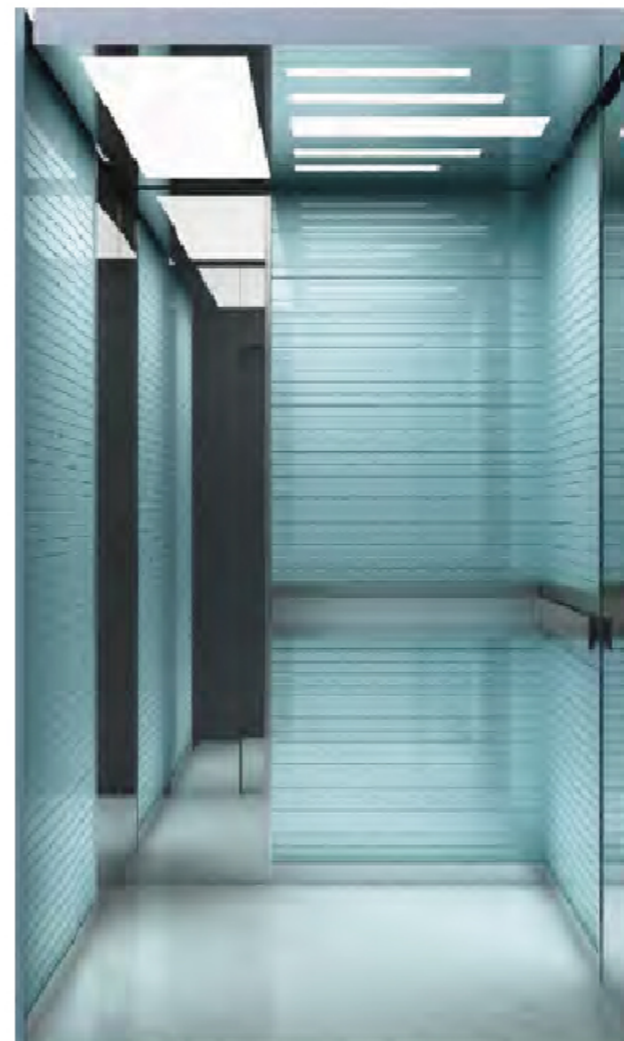

SGM-P029

Ceiling: Golden Mirror Frame , Acrylic Light
Car Wall: Golden Mirror Etching
Handrail: Option
Floor: PVC / Marble

SGM-P028

Ceiling: Golden Mirror Frame , Acrylic Light
Car Wall: Golden Mirror Etching
Handrail: Option
Floor: PVC / Marble