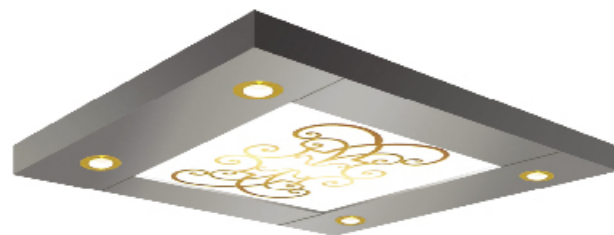

▷ SGM-DD2003

Mirror stainless steel, acrylic, LED downlight

◁ SGM-DD2004

Mirror stainless steel, acrylic

▷ SGM-DD2005

White arch light-emitting panel, stainless steel mirror flame, strip light decoration

多变的风格设计，过硬的品质把关，每个细节都极致呈现，抬头就能看得到的艺术。