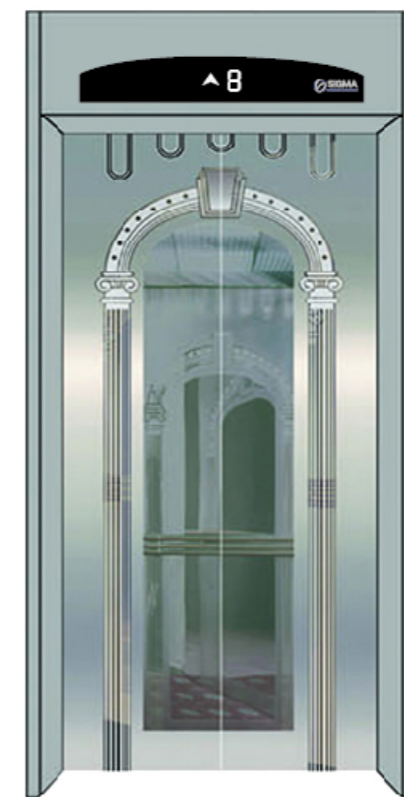

SGM-M041

Mirror, etched, irregular grain