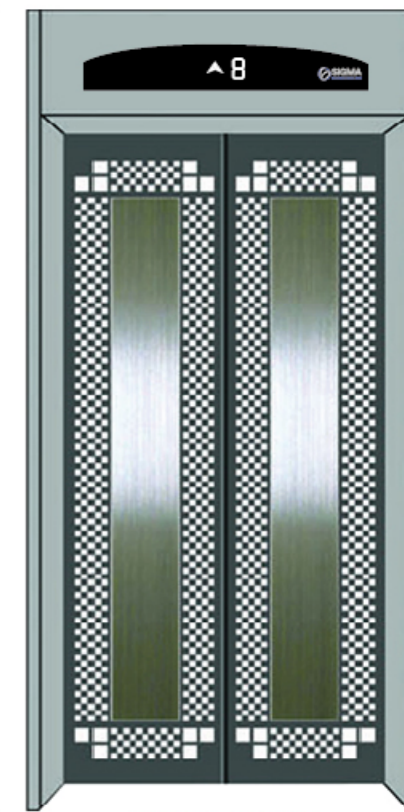

SGM-M039

Hairline, etching