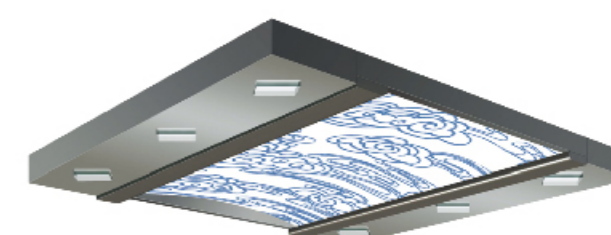

Ⓐ SGM-DD2015

Soft lighting design and image roof on both sides of rhombic hollow transparent lamp post