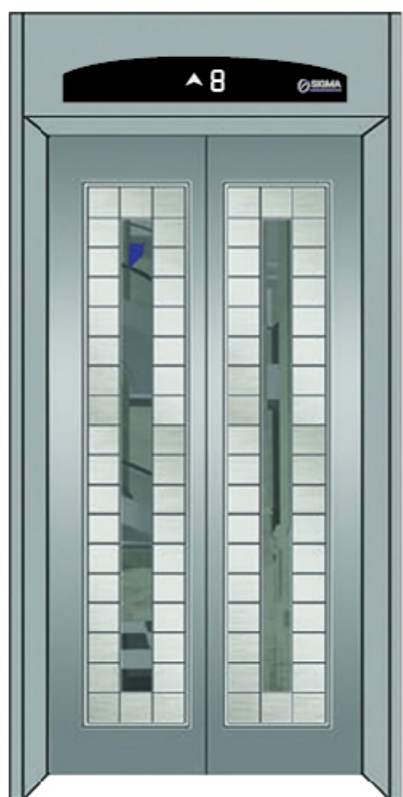

SGM-M034

Mirror, hairline, etching