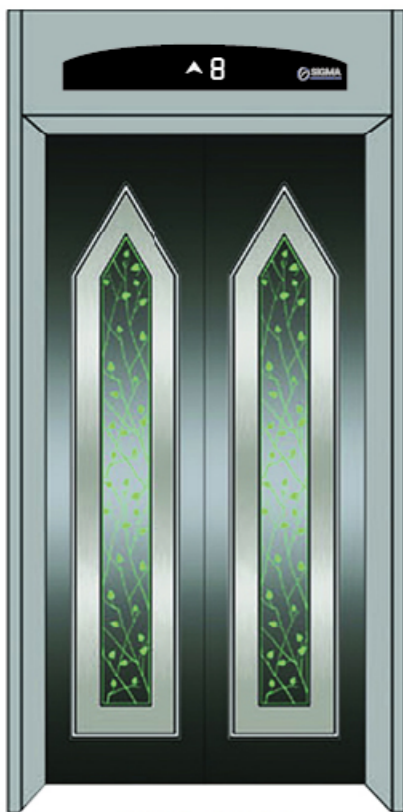

SGM-M031

Hairline, etching