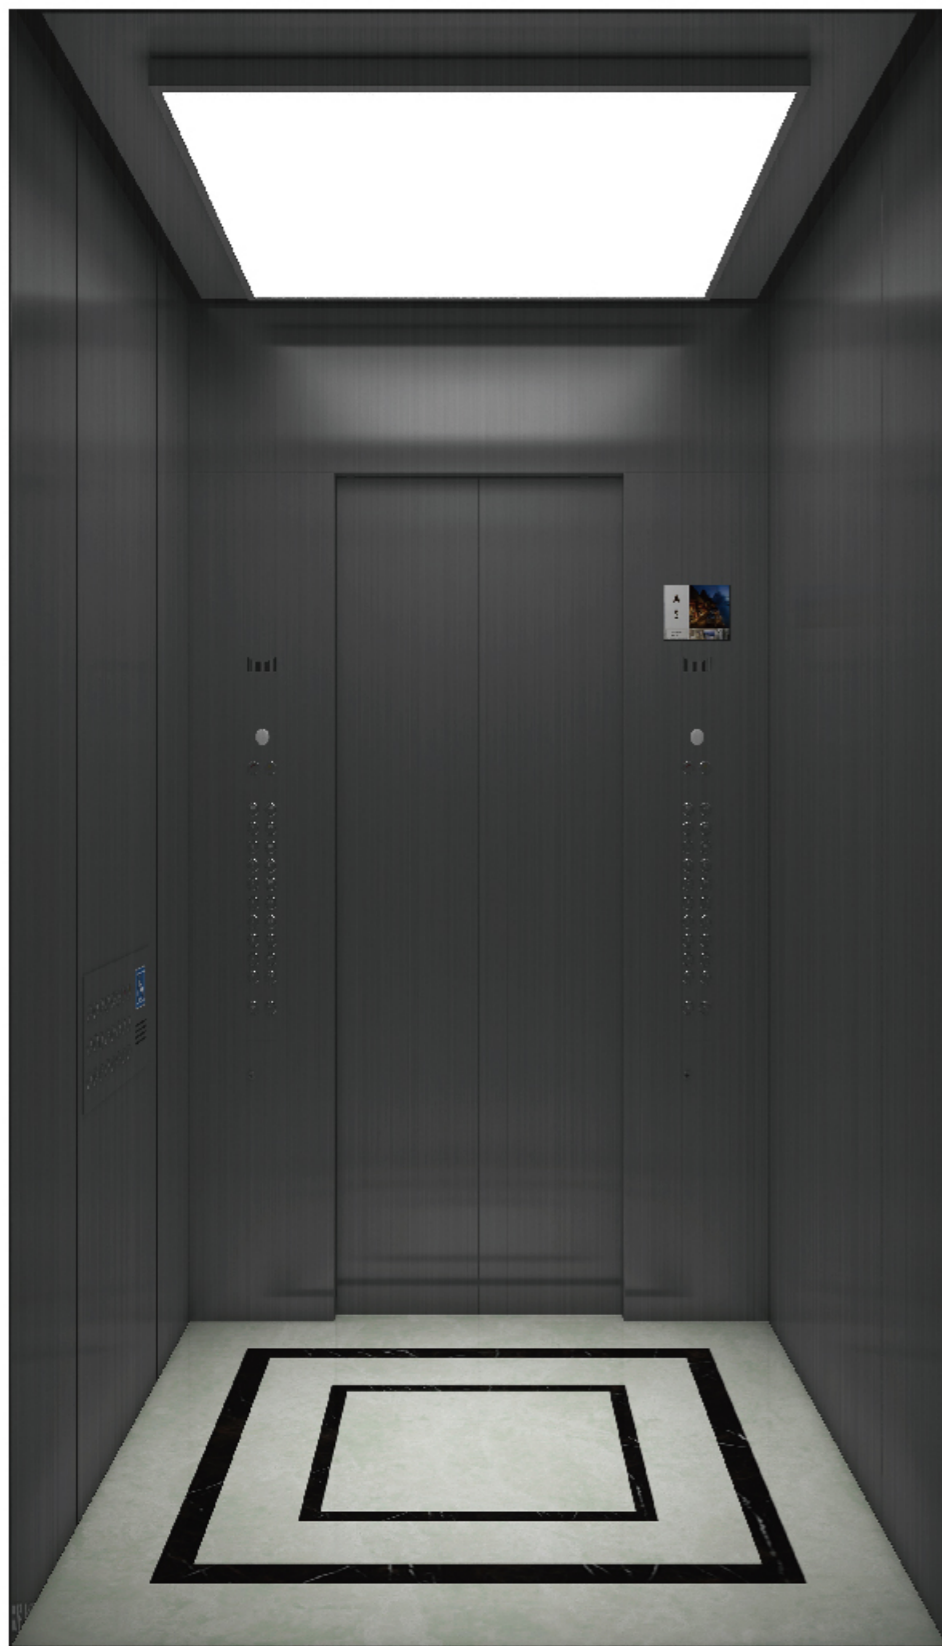

SGM-P051

Handrail: Option
Floor: PVC / Marble

Ceiling: Rose Golden Mirror Frame , Acrylic Light
Car Wall: Rose Golden Mirror Etching