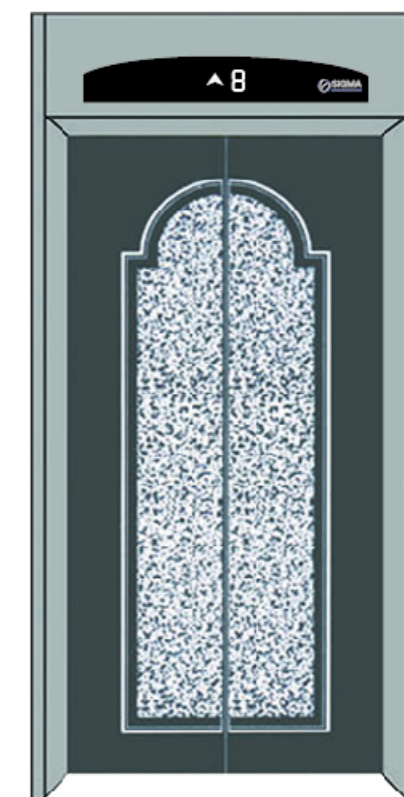

SGM-M042

Mirror, etched