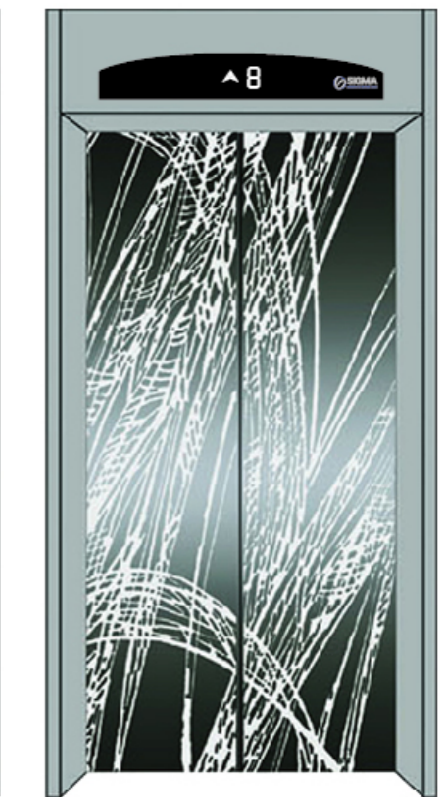

SGM-M030
Mirror,etching