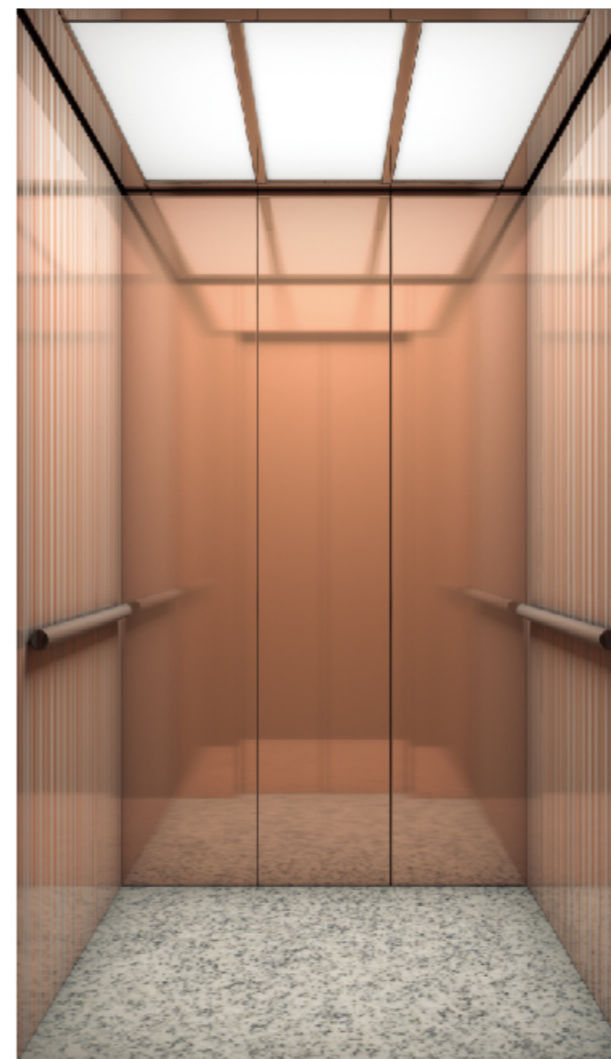

SGM-P037

Ceiling: Golden Mirror Frame , Acrylic Light, Downlights
Car Wall: Golden Mirror Etching
Handrail: Option
Floor: PVC / Marble

SGM-P038

Ceiling: Rose Golden Mirror Frame , Acrylic Light, Downlights
Car Wall: Rose Golden Mirror Etching
Handrail: Option
Floor: PVC / Marble